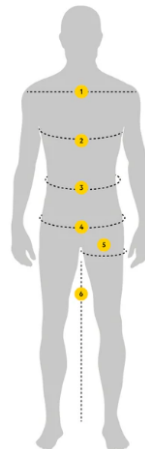

# LYLE & SCOTT

Men's Tops

CM INCH

UK Size	XS	S	M	L	XL	XXL	1XL	2XL	3XL	4XL	5XL
EU Size	44	46-48	50	52	54	56	58	60	62	64	66
Length	68	70	72	74	76	78	77	79	81	83	85
Chest	88	94	100	106	112	121	115	125	135	145	155
Waist	74	80	86	92	98	107	105	115	125	135	145
Across Shoulder	43	45.5	48	50.5	53	55.5	47	49.5	52	54.5	57

## HOW TO MEASURE

1. **Shoulder:** Measure from the edge of one shoulder straight across to the edge of the other shoulder
2. **Chest:** Measure around the fullest part of your chest (keep the tape measure close under the arms)
3. **Waist:** Measure around your nature waistline
4. **Hips:** Measure from 20cm below your natural waistline
5. **Thigh:** Measure around the fullest part of your thigh, just below the groin
6. **Inseam:** Measure from the top of your inside leg down to your ankle bone

- 1 **Shoulder**
- 2 **Chest**
- 3 **Waist**
- 4 **Hips**
- 5 **Thigh**
- 6 **Inseam**